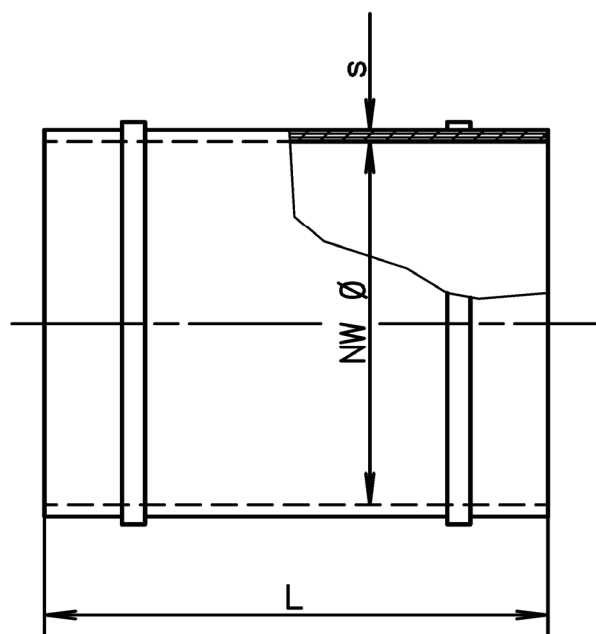

Support, powder coated RAL 7032

Sleeve PVC round with fixing bands, stainless

NW Ø	L	s
75	100	2