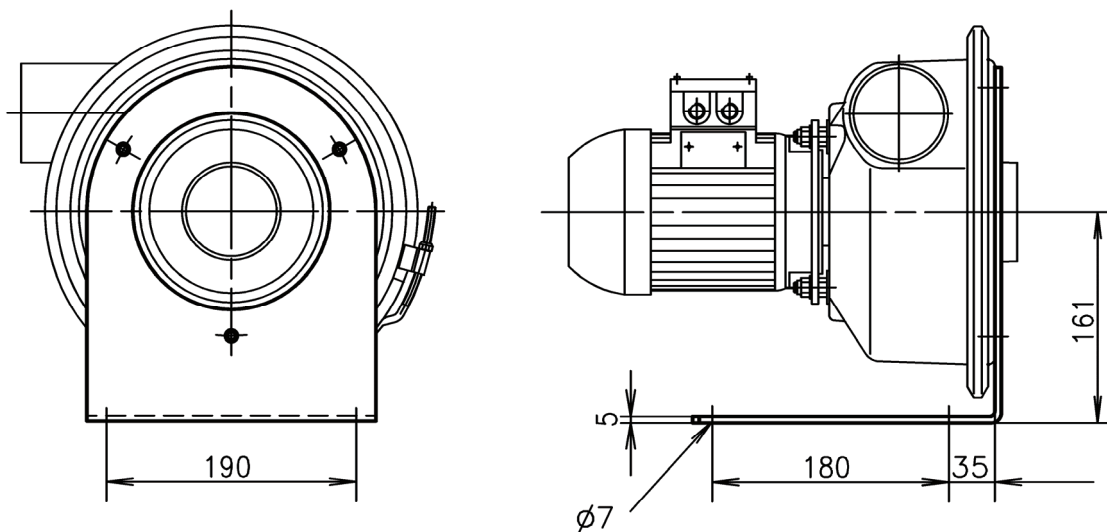

Support, powder coated RAL 7032

Sleeve PVC round with fixing bands, stainless

NW Ø	L	s
75	100	2